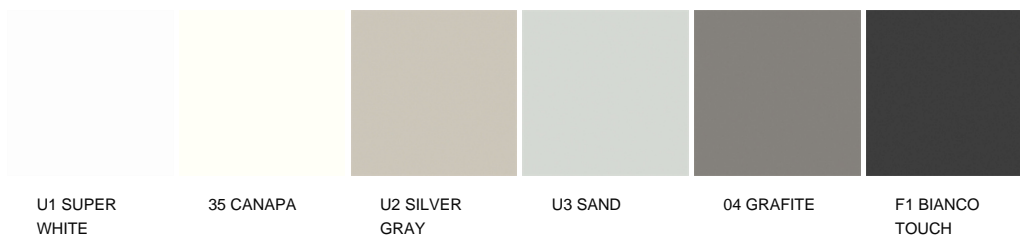

HANDLE

Not available

Varenna

TWELVE

FINISHINGS\FACADE\FACCIATA TWELVE (7)

TWELVE

FINISHINGS\TOP\ TUTTOCOLORE LAMINATE (6)

TWELVE

FINISHINGS\TOP\CORIAN (6)

TWELVE

FINISHINGS\TOP\STEEL (2)

SATIN SEMI
GLOSSY

SCOTCH
BRITE

TWELVE

FINISHINGS\TOP\COMPOSITE STONES (14)

SUPER
WHITE
GLOSSY OR
MICRO-
BLASTED

WHITE SAND
GLOSSY OR
MICRO-
BLASTED

SILVER GRAY
GLOSSY OR
MICRO-
BLASTED

BRUGHIERA
SAND
GLOSSY OR
MICRO-
BLASTED

GREY SEND
GLOSSY OR
MICRO-
BLASTED

RAVEN SAND
GLOSSY OR
MICRO-
BLASTED

NERO SAND
GLOSSY OR
MICRO-
BLASTED