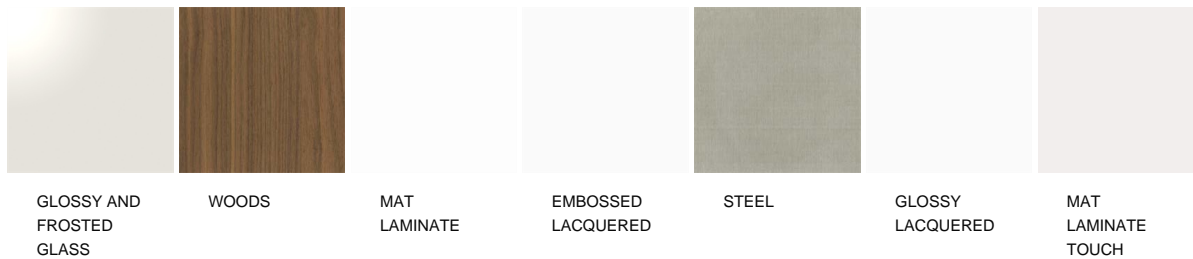

Varenna

TWELVE

CARLO COLOMBO R&D VARENNA (2009)

TECHNICAL DESCRIPTION

TYOLOGY

Kitchen collection

CARCASS FINISHING

Light gray, dark gray

DOOR FINISHING

Mat laminate, mat laminate touch, embossed lacquered, glossy lacquered, wood, etched and glossy glass with aluminium frame, etched and glossy glass with anodized black frame, no-fingerprint steel

HANDLE

Not available

Varenna

TWELVE

FINISHINGS\FACADE\FACCIATA TWELVE (7)

TWELVE

FINISHINGS\TOP\ TUTTOCOLORE LAMINATE (6)

TWELVE

FINISHINGS\TOP\CORIAN (6)

TWELVE

FINISHINGS\TOP\STEEL (2)

SATIN SEMI
GLOSSY

SCOTCH
BRITE

TWELVE

FINISHINGS\TOP\COMPOSITE STONES (14)

SUPER
WHITE
GLOSSY OR
MICRO-
BLASTED