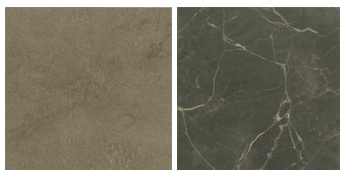

BRUGHIERA
SAND
GLOSSY OR
MICRO-
BLASTED

GREY SEND
GLOSSY OR
MICRO-
BLASTED

RAVEN SAND
GLOSSY OR
MICRO-
BLASTED

NERO SAND
GLOSSY OR
MICRO-
BLASTED

NOCE SAND
GLOSSY OR
MICRO-
BLASTED

PORTLAND
GRAY
GLOSSY OR
MICRO-
BLASTED

SLATE
DIAMOND
NATURAL
ROUGH
SPLITE

SLATE MA
PHUKET
NATURAL
ROUGH
SPLITE

SLATE MA
CANCUN
NATURAL
ROUGH
SPLITE

SLATE MA
CALAIS
NATURAL
ROUGH
SPLITE

DARK MICRO-
BLASTED

TRAIL

FINISHINGS\TOP\STONES (2)

FOSSENA
BLAZE

STONE
BROWN MAT

TRAIL

FINISHINGS\TOP\LAMINATO TUTTOCOLORE TOUCH VARENNA TOP (6)

F1 BIANCO
TOUCH

F2 NERO
TOUCH

F3 CASTORO
TOUCH

F4 SUPER
WHITE
TOUCH

F5 SILVER
GRAY TOUCH