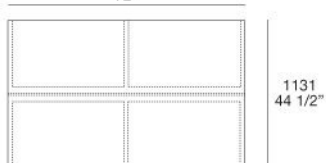

DRAWERS INNER STRUCTURE

Piombo

SHELVES, TOP, DRAWERS BOTTOMS

Tecnoleather 01 Elefante-02 Moro-03 Senape-04 Mattone-05 Latte

SENZAFINE ISLAND CHEST OF DRAWERS

R&D POLIFORM (2014)

SENZAFINE ISLAND CHEST OF DRAWERS