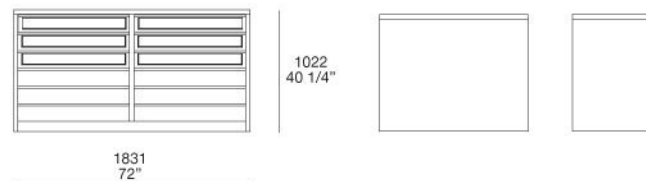

DRAWERS INNER STRUCTURE

Piombo

SHELVES, TOP, DRAWERS BOTTOMS

Tecnoleather 01 Elefante-02 Moro-03 Senape-04 Mattone-05 Latte

SENZAFINE ISLAND CHEST OF DRAWERS

R&D POLIFORM (2014)

SENZAFINE ISLAND CHEST OF DRAWERS