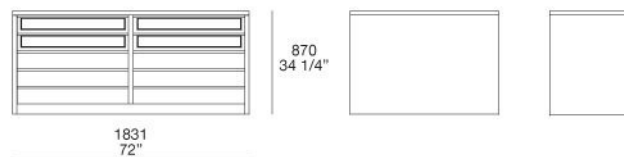

DRAWERS INNER STRUCTURE

Piombo

SHELVES, TOP, DRAWERS BOTTOMS

Tecnoleather 01 Elefante-02 Moro-03 Senape-04 Mattone-05 Latte

SENZAFINE ISLAND CHEST OF DRAWERS

R&D POLIFORM (2014)

SENZAFINE ISLAND CHEST OF DRAWERS