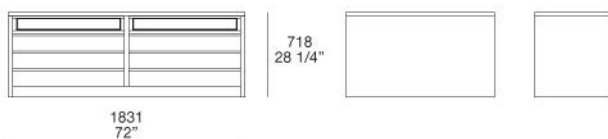

DRAWERS INNER STRUCTURE

Piombo

SHELVES, TOP, DRAWERS BOTTOMS

Tecnoleather 01 Elefante-02 Moro-03 Senape-04 Mattone-05 Latte

SENZAFINE ISLAND CHEST OF DRAWERS

R&D POLIFORM (2014)

SENZAFINE ISLAND CHEST OF DRAWERS