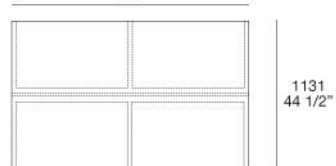

DRAWERS INNER STRUCTURE

Piombo

SHELVES, TOP, DRAWERS BOTTOMS

Tecnoleather 01 Elefante-02 Moro-03 Senape-04 Mattone-05 Latte

SENZAFINE ISLAND CHEST OF DRAWERS

R&D POLIFORM (2014)

SENZAFINE ISLAND CHEST OF DRAWERS