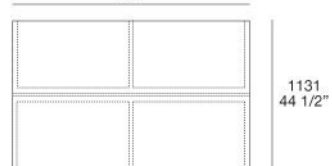

DRAWERS INNER STRUCTURE

Piombo

SHELVES, TOP, DRAWERS BOTTOMS

Tecnoleather 01 Elefante-02 Moro-03 Senape-04 Mattone-05 Latte

SENZAFINE ISLAND CHEST OF DRAWERS

R&D POLIFORM (2014)

SENZAFINE ISLAND CHEST OF DRAWERS