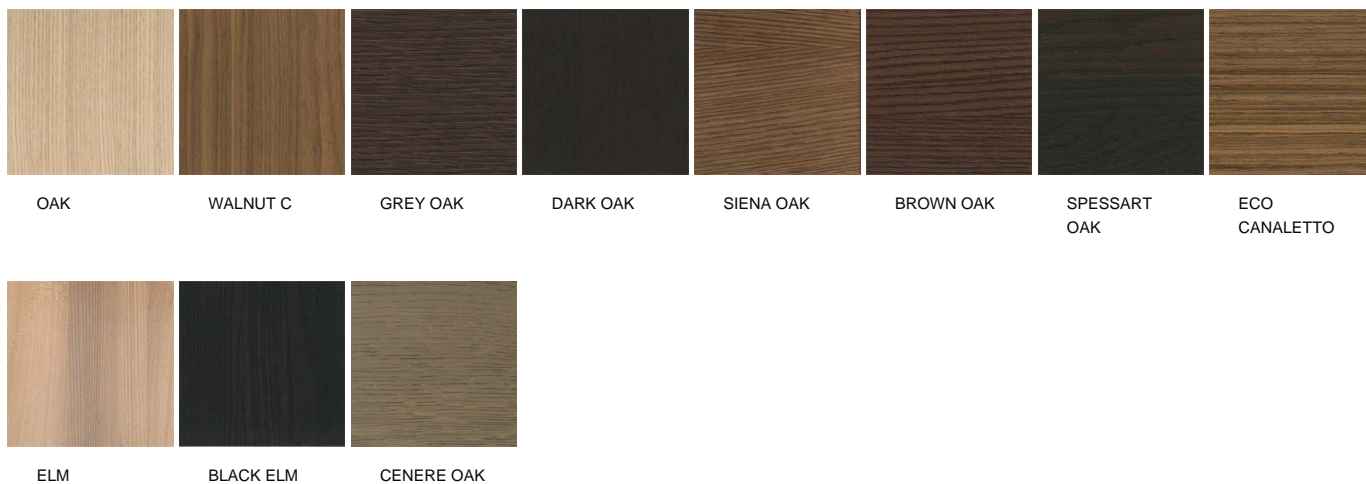

**Varenna**

# MATRIX

FINISHINGS\FACADE\FACCIATA MATRIX (6)

# MATRIX

FINISHINGS\TOP\WOODS (11)

# MATRIX

FINISHINGS\TOP\ TUTTOCOLORE LAMINATE (6)

U1 SUPER  
WHITE

35 CANAPA

U2 SILVER  
GRAY

U3 SAND

04 GRAFITE

F1 BIANCO  
TOUCH