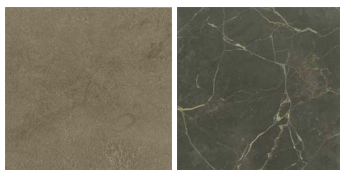

GREY SEND  
GLOSSY OR  
MICRO-  
BLASTED

RAVEN SAND  
GLOSSY OR  
MICRO-  
BLASTED

NERO SAND  
GLOSSY OR  
MICRO-  
BLASTED

NOCE SAND  
GLOSSY OR  
MICRO-  
BLASTED

PORTLAND  
GRAY  
GLOSSY OR  
MICRO-  
BLASTED

SLATE  
DIAMOND  
NATURAL  
ROUGH  
SPLITE

SLATE MA  
PHUKET  
NATURAL  
ROUGH  
SPLITE

SLATE MA  
CANCUN  
NATURAL  
ROUGH  
SPLITE

SLATE MA  
CALAIS  
NATURAL  
ROUGH  
SPLITE

DARK MICRO-  
BLASTED

# MATRIX

FINISHINGS\TOP\STONES (2)

FOSSENA  
BLAZE

STONE  
BROWN MAT