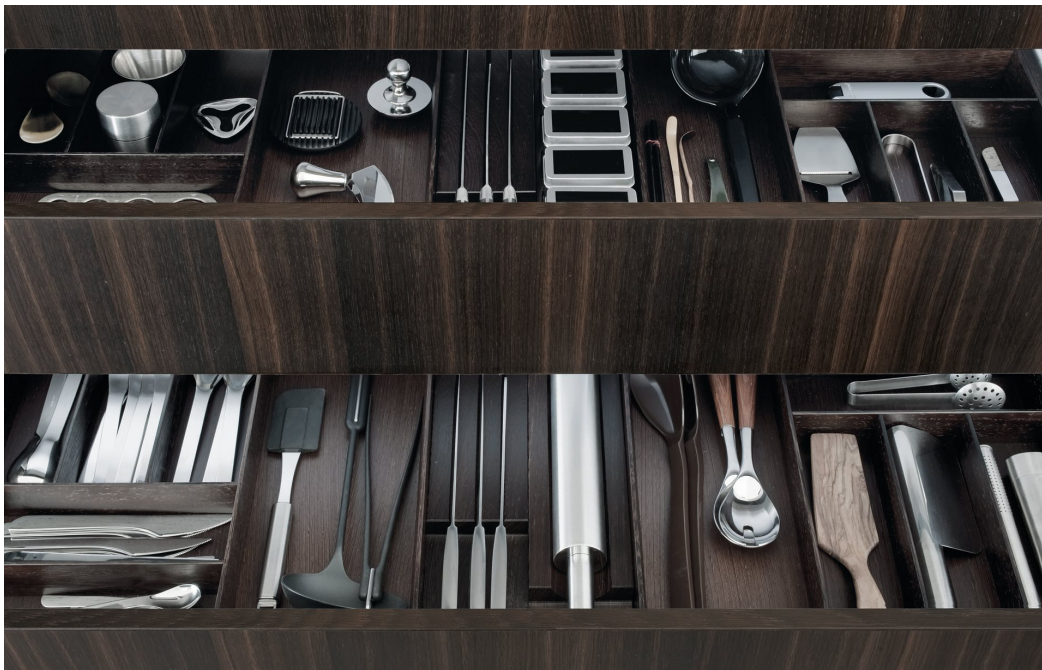

KYTON

R&D VARENNA (2009)

Varenna