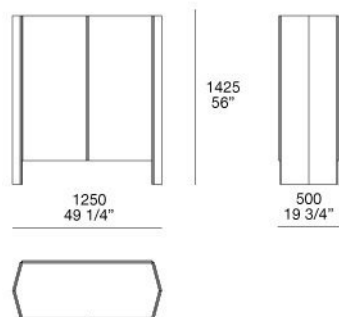

GIÒ

RODOLFO DORDONI (2016)

MGO1

MGO2

Poliform