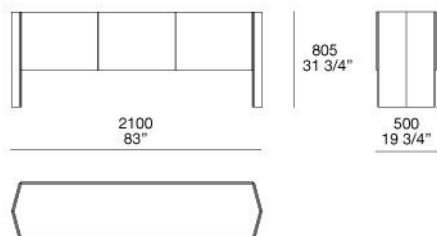

GIÒ

RODOLFO DORDONI (2016)

MGO1