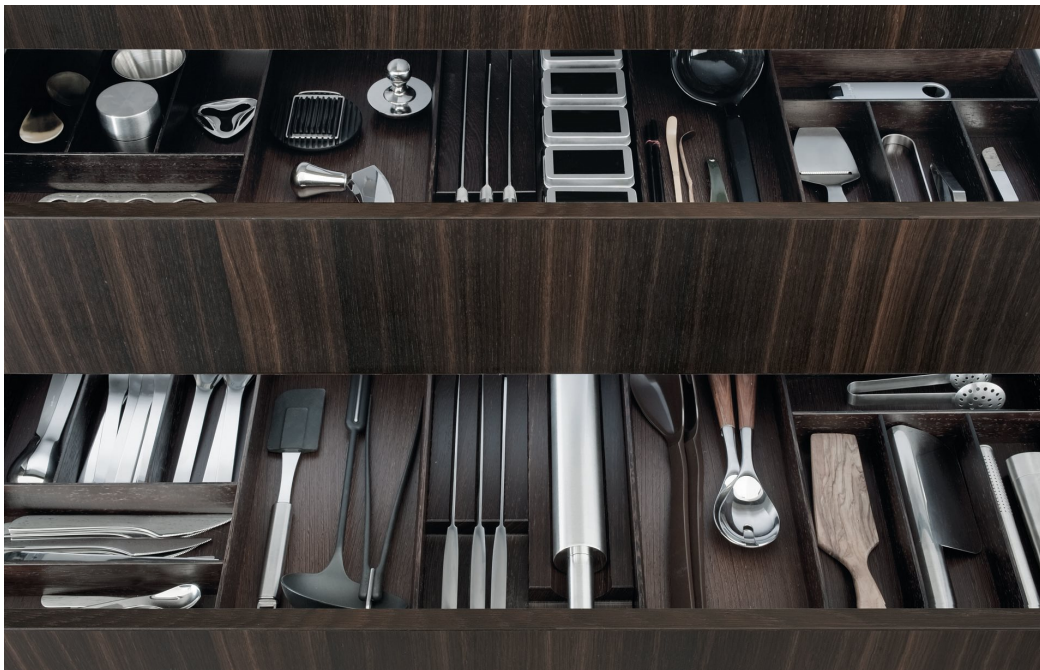

ARTEX

R&D VARENNA (2011)

TECHNICAL DESCRIPTION

TPOLOGY

Kitchen collection

CARCASS FINISHING

Light gray, dark gray

DOOR FINISHING

Mat laminate, mat laminate touch, embossed lacquered, ak mat lacquered open pore, glossy lacquered, wood, walnut solid wood, DuPont Corian, steel, glass (available for wall unit door only)

HANDLE

Integrated

PLINTH'S HEIGHT AND FINISHING

H. 100, 120 and 150 mm, liquid metal, embossed lacquered, aluminium anodized, satinized still

N.B.

Door with curved lines available for oak mat lacq. Open pore, embossed lacquered, wood and DuPont Corian finishing

Varenna