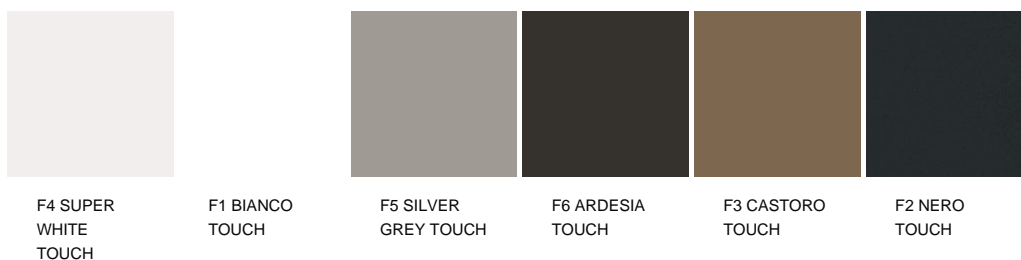

HANDLE

Integrated

PLINTH'S HEIGHT AND FINISHING

H. 100, 120 and 150 mm, liquid metal, embossed lacquered, aluminium anodized, satinized still

N.B.

Door with curved lines available for oak mat lacq. Open pore, embossed lacquered, wood and DuPont Corian finishing

Varenna

ARTEX

FINISHINGS\FACADE\FACCIATA ARTEX (10)

ARTEX

FINISHINGS\FACADE\MAT LAMINATE TOUCH (6)

ARTEX

FINISHINGS\TOP\WOODS (11)

OAK

BLACK ELM

CENERE OAK

ARTEX

FINISHINGS\TOP\ TUTTOCOLORE LAMINATE (6)

U1 SUPER
WHITE

35 CANAPA

U2 SILVER
GRAY

U3 SAND