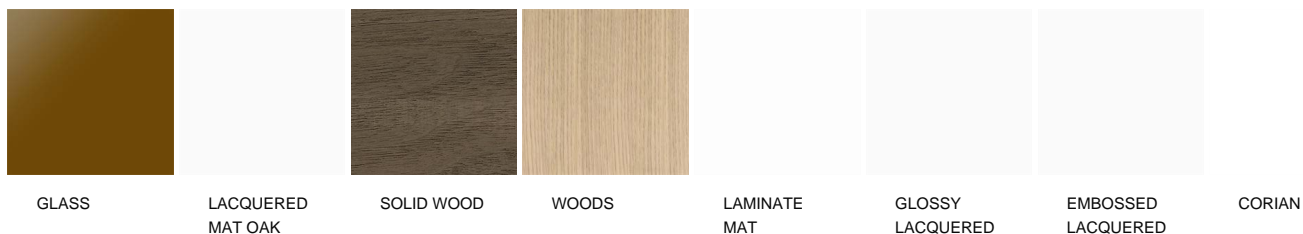

HANDLE

Integrated

PLINTH'S HEIGHT AND FINISHING

H. 100, 120 and 150 mm, liquid metal, embossed lacquered, aluminium anodized, satinized still

N.B.

Door with curved lines available for oak mat lacq. Open pore, embossed lacquered, wood and DuPont Corian finishing

Varenna

ARTEX

FINISHINGS\FACADE\FACCIATA ARTEX (10)

ARTEX

FINISHINGS\FACADE\MAT LAMINATE TOUCH (6)

ARTEX

FINISHINGS\TOP\WOODS (11)

OAK